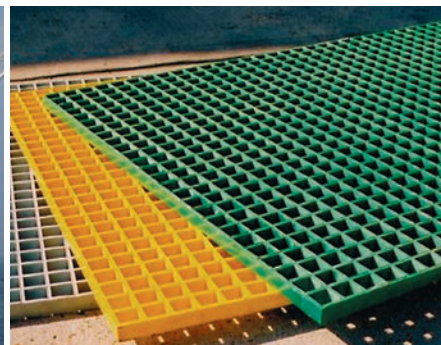

Bianco
International

BIANCO INTERNATIONAL

Today Bianco International is made up of over 20 steel stockholding, distribution, processing and trading companies and is still growing. Over 800 people work in the group and serve over 16 000 customers worldwide.

For Offshore product information

☎ 00 44 1224 714514

✉ sales@bianco-international.com

www.dmalbusinessengineering.co.uk

OIL & GAS

CIVILS

PHARMACEUTICALS

PROCESSING

RAIL

UTILITIES

www.bianco-international.com

Bianco Group